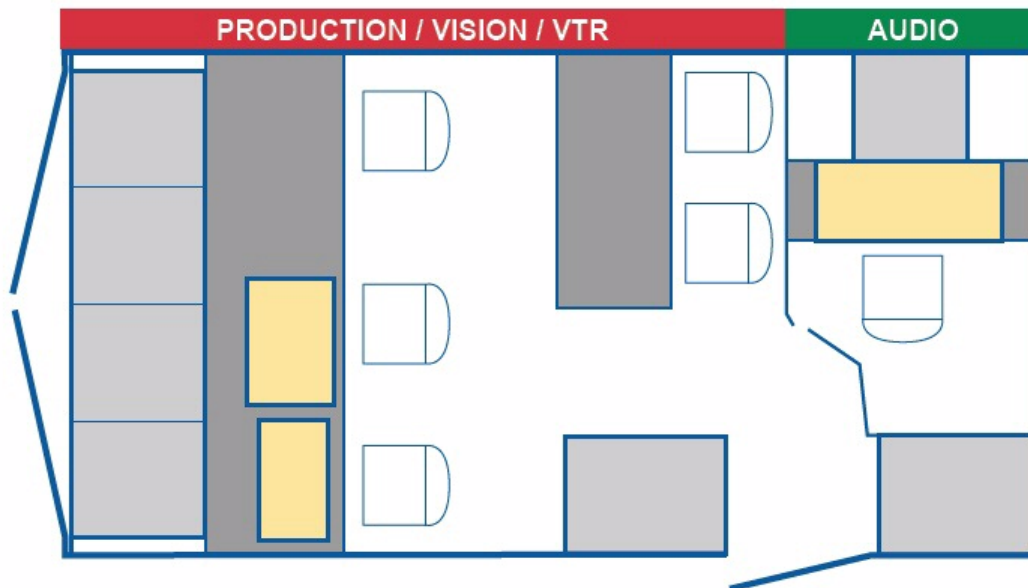

- Tripods: Vinten, Sahtler
- Video: Sony DVS-2000 Digital SDI (16 in, 1 DSK, 3 Aux),
- Sound: Soundcraft K3 (24 in, 2 Master o/p, 8 groups, 8 Aux, 4 Mtx o/p)
- Microphones: Schennheiser normal and wireless
- Videomatrix: Quartz SDI 16x16, Analog Audio: 16 x 8 Stereo
- Monitors: Sony ja JVC professional and High Grade 21 pcs.
- Graphics: Inscriber CG, Inscriber RTX
- Intercom: Drake DRM 3400 (5 Panels + 16 Ext 4 Wires, 2 Channel Radio T/B), all cameras + 3 handhelds + 4 belt packs
- Betacam SP, DVD recorders, players. Ready for up to six different recorders (EVS, DVcam, XDcam, Digibeta etc. – can be added on request)
- Commentary unit + 2 Schennheiser pos.
- Other: master sync. sign. generator, time code generator, 2 frame sync. units, CD, DVD, minidisk.
- Cables: MIN 2000 m

BRAVO ONE OÜ

Sepapaja 6
Tallinn 11415, Estonia

GSM +3725073881
Reg. # 10237232
VAT # EE100208663

Fax +3726999601
e-mail bravo@telelines.ee